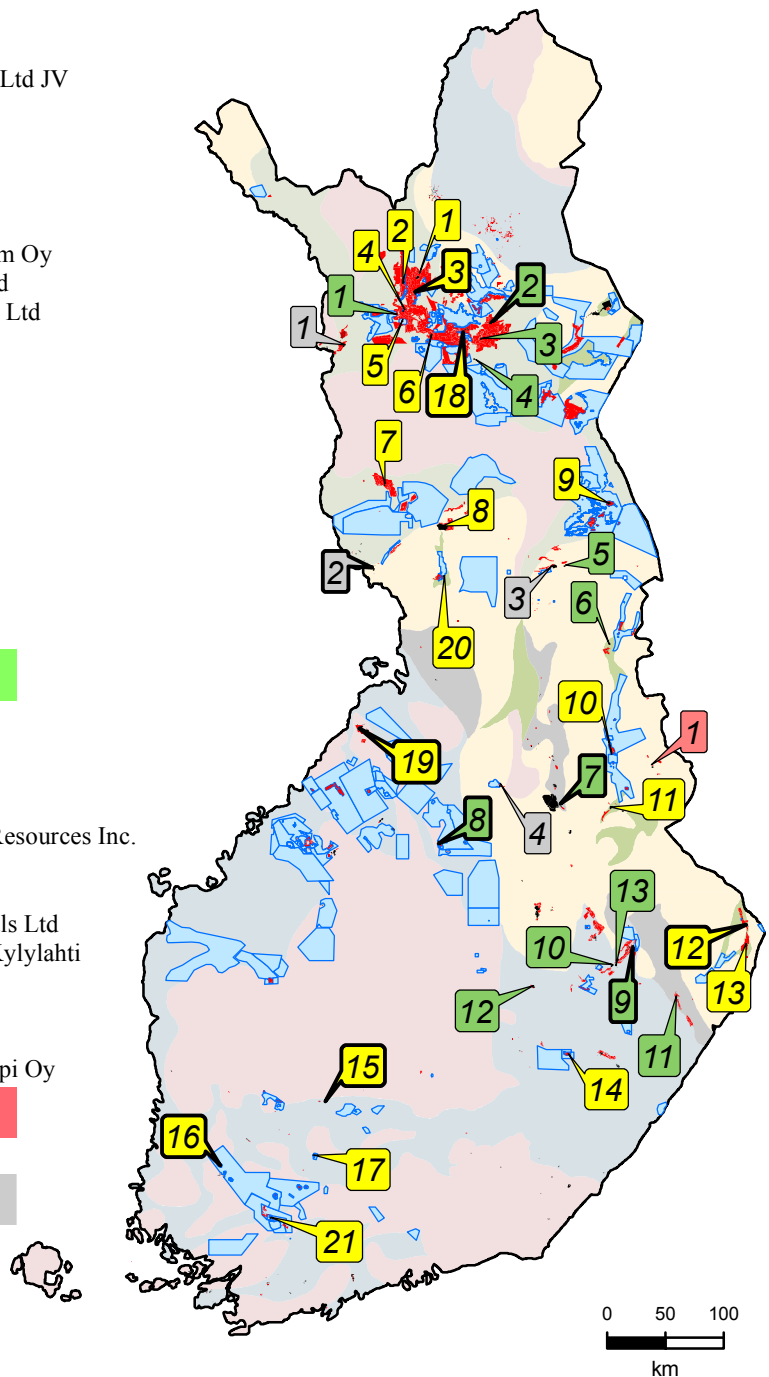

Active Metal Ore Mines and Current Projects

October 2017

Precious Metals

1. Iso-Kuotko gold - Agnico-Eagle Ltd
2. Hanhima gold - Dragon Mining Ltd & Agnico-Eagle Ltd JV
3. Kittilä gold - Agnico-Eagle Ltd
4. Kettukuusikko gold - Aurion Resources Oy
5. Naakenavaara gold - Sakumpu Exploration Oy
6. Kutuvuoma gold - Aurion Resources Oy
7. Rompas-Rajapalot gold, - Mawson Resources Ltd
8. Suhanko-Konttijärvi PGE - Gold Fields Arctic Platinum Oy
9. Kuusamo gold, cobalt - Nero Projects Australia Pty Ltd
10. Piilola gold - Mineral Exploration Network (Finland) Ltd
11. Taivaljärvi silver - Sotkamo Silver AB
12. Pampalo gold - Endomines Oy
13. Hattu Belt gold - Endomines Oy
14. Osikonmäki gold - BR Gold Mining Oy
15. Orivesi gold - Dragon Mining Oy
16. Jokisivu gold - Dragon Mining Oy
17. Kaapelinkulma gold - Dragon Mining Oy
18. Pahtavaara gold - Rubert Resources Ltd
19. Laiva gold - Nordic Mines Ab
20. Pentinsuo gold - Stonerol Oy
21. Satulinmäki-Riukka gold - Tammela Minerals Oy

Base Metals

1. Riikonkoski copper, gold - Magnus Minerals Oy
2. Kevitsa nickel, copper, PGE - Boliden AB
3. Sakatti nickel, copper, PGE - AA Sakatti Mining Oy
4. Sodankylä nickel, copper, PGE - Magnus Minerals Oy
5. Läntinen Koillismaa (LK) nickel, PGE – Nickel One Resources Inc.
6. Kuhmo nickel - Boliden Kylylahti
7. Talvivaara nickel, zinc, copper - Terrafame Mining Oy
8. Pyhäsalmi zinc, copper, pyrite - First Quantum Minerals Ltd
9. Kylylahti copper, gold, zinc, nickel, cobalt - Boliden Kylylahti
10. Outokumpu copper - FinnAust Mining Plc
11. Hammaslahti copper - FinnAust Mining Plc
12. Valkeisenranta nickel, copper - Boliden Kylylahti
13. Hautalampi cobalt, nickel, copper - Vulcan Hautalampi Oy

Land Tenure 13 October 2017 (from Tukes)

- Mining Concession
- Claim/Exploration permit
- Reservation
- 2 Mine
- 3 Exploration