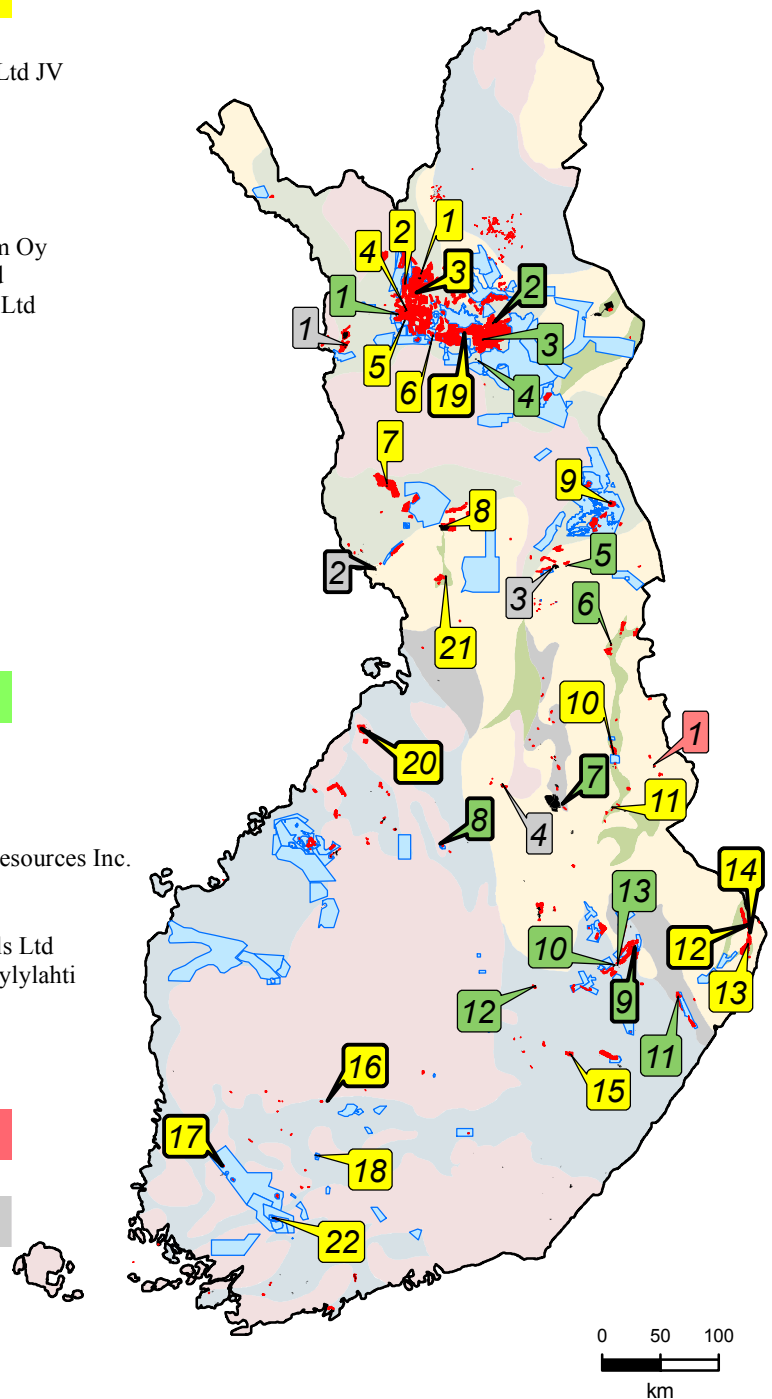

Active Metal Ore Mines and Current Projects

January 2017

Precious Metals

1. Iso-Kuotko gold - Agnico-Eagle Ltd
2. Hanhima gold - Dragon Mining Ltd & Agnico-Eagle Ltd JV
3. Kittilä gold - Agnico-Eagle Ltd
4. Kettukuusikko gold - Aurion Resources Oy
5. Naakenavaara gold - Sakumpu Exploration Oy
6. Kutuvuoma gold - Aurion Resources Oy
7. Rompas gold, uranium - Mawson Resources Ltd
8. Suhanko-Konttijärvi PGE - Gold Fields Arctic Platinum Oy
9. Kuusamo gold, cobalt - Nero Projects Australia Pty Ltd
10. Piilola gold - Mineral Exploration Network (Finland) Ltd
11. Taivaljärvi silver - Sotkamo Silver AB
12. Pampalo gold - Endomines Oy
13. Hattu Belt gold - Endomines Oy
14. Rämepuro gold - Endomines Oy
15. Osikonmäki gold - BR Gold Mining Oy
16. Orivesi gold - Dragon Mining Oy
17. Jokisivu gold - Dragon Mining Oy
18. Kaapelinkulma gold - Dragon Mining Oy
19. Pahtavaara gold - Rubert Resources Ltd
20. Laiva gold - Nordic Mines Ab
21. Pentinsuo gold - Stonerol Oy
22. Satulinmäki-Riukka gold - Tammela Minerals Oy

Base Metals

1. Riikonkoski copper, gold - Magnus Minerals Oy
2. Kevitsa nickel, copper, PGE - Boliden AB
3. Sakatti nickel, copper, PGE - AA Sakatti Mining Oy
4. Sodankylä nickel, copper, PGE - Magnus Minerals Oy
5. Läntinen Koillismaa (LK) nickel, PGE - Nickel One Resources Inc.
6. Kuhmo nickel - Boliden Kylylahti
7. Talvivaara nickel, zinc, copper - Terrafame Mining Oy
8. Pyhäsalmi zinc, copper, pyrite - First Quantum Minerals Ltd
9. Kylylahti copper, gold, zinc, nickel, cobalt - Boliden Kylylahti
10. Outokumpu copper - FinnAust Mining Plc
11. Hammaslahti copper - FinnAust Mining Plc
12. Valkeisenranta nickel, copper - Boliden Kylylahti
13. Hautalampi cobalt, nickel, copper - Alandra Oy

Land Tenure 20 January 2017 (from Tukes)

- Mining Concession
- Claim/Exploration permit
- Reservation
- 2 Mine
- 3 Exploration